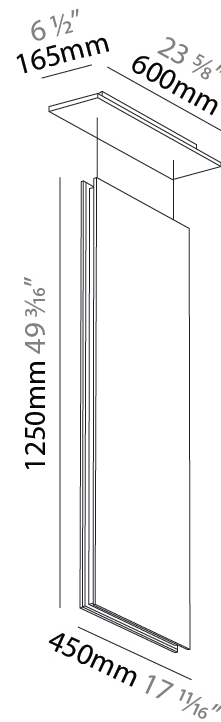

1. To build a product code in our configurator select the specify button on the base model # product page
2. To build a manual product code on this datasheet choose from the options listed below in blue font and add the suffix to the base model #

GENERAL

Series: Lullaby
Partner: Prolicht
Division: Architectural
Installation: Suspension
Product Type: Acoustic
Mounting Location: Ceiling
Light Distribution: Direct

PHYSICAL

Shape: Rectangle
Length (mm): 450
Length (in): 17 ¹¹/₁₆
Width (mm): 50
Width (in): 1 ¹⁵/₁₆
Height (mm): 1250
Height (in): 49 ³/₁₆
Holder Finish: BLK
Acoustic Finish: SFW / CYW / SEE / SYN / MTS / PMB / TTN / CYB / STO / DPE / BES / SHB / ARE / ANE / VRD / CRF
Fixture Material: Aluminum
Primary Material: Acoustic
Cable Details: 2000mm / 6000mm Transparent Cable

ELECTRICAL

Lamp Type: LED
Input Wattage (W): 9
Total Output Wattage (W): 8.2
Dimming: [Non-Dimming](#) / [0-10V Dimming](#) / [Matter Dimming](#)
Driver Included: Yes
Driver Location: Integrated
Driver Type: Constant Current - Universal
Driver Class: Class 2
Input Voltage (V): 120 - 277

LED

Color Temperature (°K): 2700 / 3000 / 3500 / 4000
Max. Delivered Lumen (lm): 1138 / 1155 / 1172 / 1189
Nominal Lumen (lm): 1360 / 1380 / 1400 / 1420
CRI: >90 CRI
Lamp Life (hrs): 80000

OPTICAL

Beam Angle: 80

RATINGS AND CERTIFICATIONS

Certified By: Certified for North American Standards
IP rating: IP20

PROJECT
TYPE
SPECIFIER
QUANTITY
DATE