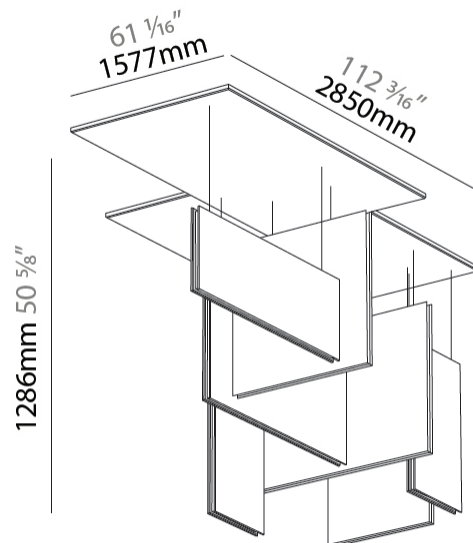

GENERAL

Series: Lullaby
Partner: Prolicht
Division: Architectural
Installation: Suspension
Product Type: Acoustic
Mounting Location: Ceiling
Light Distribution: Direct

PHYSICAL

Shape: Rectangle
Length (mm): 2250
Length (in): 88 ⁹/₁₆
Width (mm): 50
Width (in): 1 ¹⁵/₁₆
Height (mm): 450
Height (in): 17 ¹¹/₁₆
Holder Finish: SSR / BKV / CWI / CRY / HAB / LAG / UFT / ITA / RUA / RUR / MIC / FTG / MYG / TWT / LOD / PUS / FRO / FUP / KIA / POP / BLS / SPG / MEY / GOH / GUM / CHC / COM / ABZ / JAG
Acoustic Finish: SFW / CYW / SEE / SYN / MTS / PMB / TTN / CYB / STO / DPE / BES / SHB / ARE / ANE / VRD / CRF
Fixture Material: Aluminum / Material
Primary Material: Acoustic
Cable Details: 2000mm / 6000mm Transparent Cable

ELECTRICAL

Lamp Type: LED
Input Wattage (W): 47
Total Output Wattage (W): 42.7
Dimming: Non-Dimming / 0-10V Dimming / Matter Dimming
Driver Included: Yes
Driver Location: Integrated
Driver Type: Constant Current - Universal
Driver Class: Class 2
Input Voltage (V): 120 - 277

LED

Color Temperature (°K): 2700 / 3000 / 3500 / 4000
Max. Delivered Lumen (lm): 6286 / 6378 / 6445 / 6562
Nominal Lumen (lm): 7510 / 7620 / 7700 / 7840
CRI: >90 CRI
Lamp Life (hrs): 80000

OPTICAL

Beam Angle: 80

RATINGS AND CERTIFICATIONS

Certified By: Certified for North American Standards
IP rating: IP20